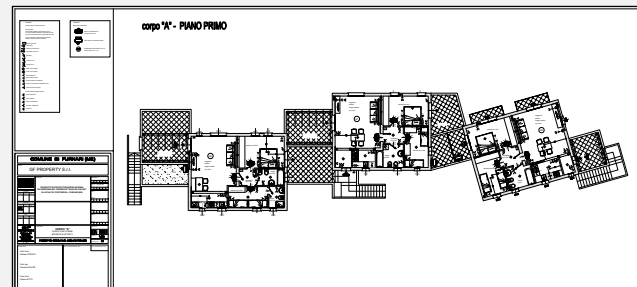

dati principali / main details

standard	area in m ²	units	features
Ground Floor	from 45 to 100	24	living rooms with kitchenette, 1- 2 bedrooms, 1-2 bathrooms, air-conditioning system, front and back garden, wood-roofed veranda, boat berth, reserved parking
First Floor	from 55 to 85	12	living rooms, 1- 2 bedrooms, 1-2 bathrooms, balcony, air-conditioning system, boat berth, reserved parking
Duplex	from 70 to 135	4	living rooms with kitchenette, 1- 2 bedrooms, 1- 2 bathrooms, air-conditioning system, balcony, garden (overlooking the canal), wood roofed veranda, boat berth, reserved parking
Utilities	Reserved equipped beach, Private swimming pool, 24H concierge service		