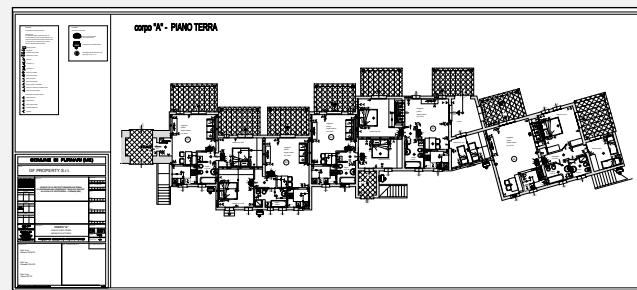

dati principali / main details

standard	area in m ²	units	features
Ground Floor	from 45 to 100	24	living rooms with kitchenette, 1- 2 bedrooms, 1-2 bathrooms, air-conditioning system, front and back garden, wood-roofed veranda, boat berth, reserved parking
First Floor	from 55 to 85	12	living rooms, 1- 2 bedrooms, 1-2 bathrooms, balcony, air-conditioning system, boat berth, reserved parking
Duplex	from 70 to 135	4	living rooms with kitchenette, 1- 2 bedrooms, 1- 2 bathrooms, air-conditioning system, balcony, garden (overlooking the canal), wood roofed veranda, boat berth, reserved parking
Utilities	Reserved equipped beach, Private swimming pool, 24H concierge service		